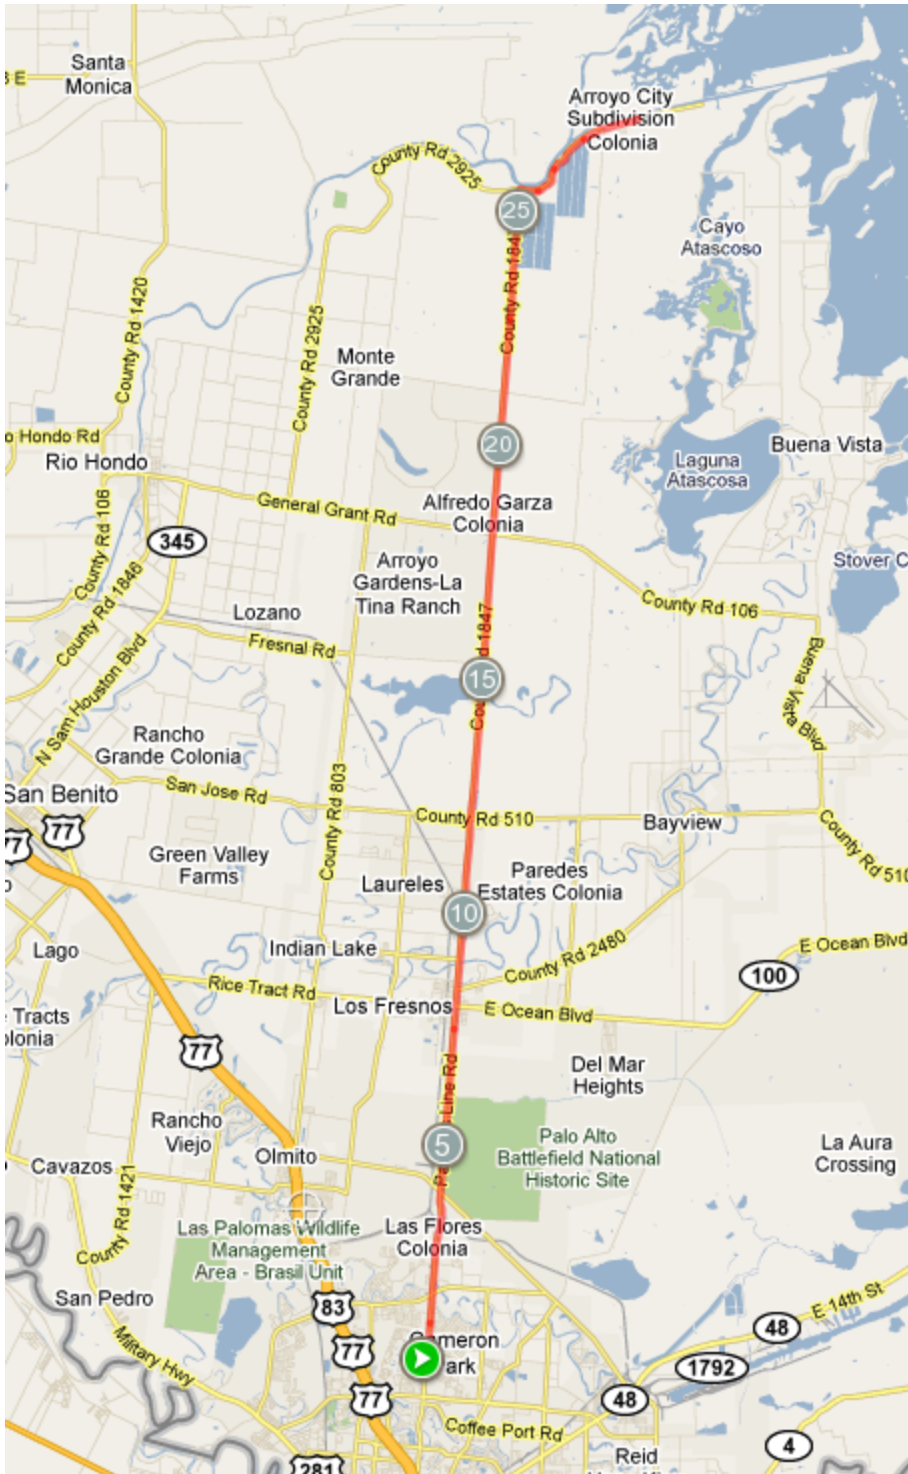

BICYCLE TOUR

Saturday, April 17, 2010

**Brownsville Event Center to Arroyo City
"Adolph Thomae County Park"**

26.5 miles ride

Help with the construction of the Divine Mercy Catholic Church
Bring your family and friends.

Lord of Divine Mercy Bicycle Tour

1. Start out going NORTH on PAREDES LINE RD/FM 1847 toward HERITAGE TRL.
Continue to follow FM 1847. 25.3 miles
2. Turn RIGHT onto MARSHALL HUTTS RD/FM 2925. 1.3 miles
3. Welcome to ARROYO CITY, TX.